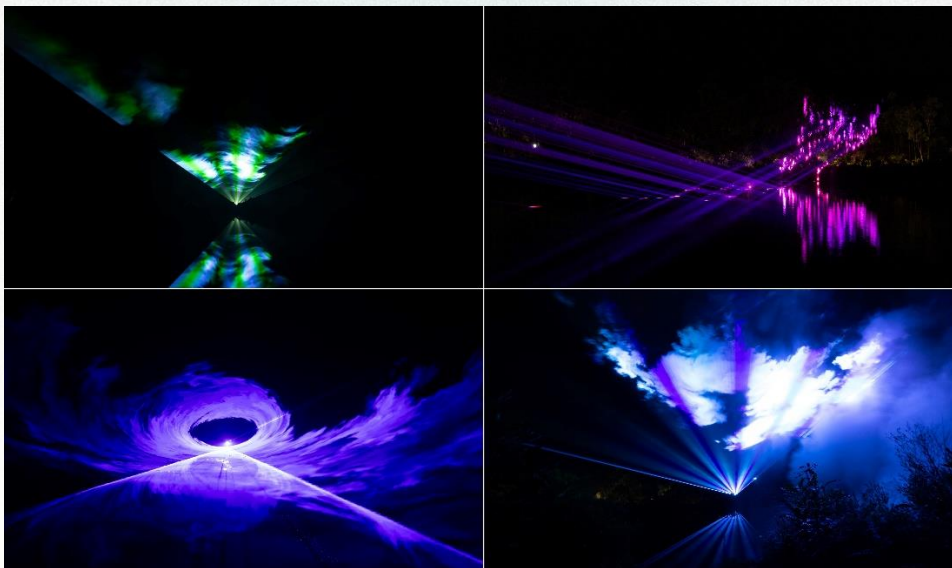

Live images taken from recent prototyping in Kingfisher Bay Resort's wallum wetland area representing the view from amphitheatre seating.